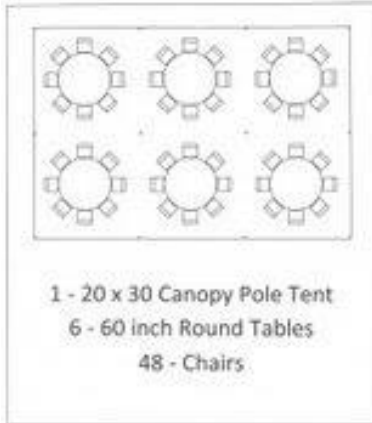

48" Round Table

Fits up to 6 chairs

8' Rectangle Table

Fits up to 8 chairs

6' Rectangle table

Fits up to 6 chairs

60" Round Table

Fits up to 8 chairs

20' x 20' Seats 48

20' x 20' Seats 32

20x20 Tent Layout

30x30 Tent Layout

30x45 Tent Layout

30x60 with seating for 80-100 people