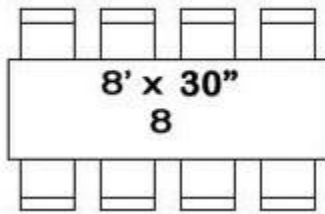

48" Round Table

Fits up to 6 chairs

8' Rectangle Table

Fits up to 8 chairs

6' Rectangle table

Fits up to 6 chairs

60" Round Table

Fits up to 8 chairs

20' x 20' Seats 48

20' x 20' Seats 32

20x20 Tent Layout

30x30 Tent Layout

30x45 Tent Layout

30x60 with seating for 80-100 people