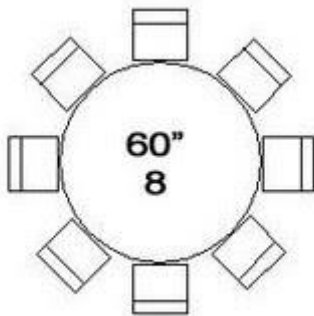

48" Round Table

Fits up to 6 chairs

8' Rectangle Table

Fits up to 8 chairs

6' Rectangle table

Fits up to 6 chairs

60" Round Table

Fits up to 8 chairs

20' x 20' Seats 48

20' x 20' Seats 32

20x20 Tent Layout

30x30 Tent Layout

30x45 Tent Layout

30x60 with seating for 80-100 people