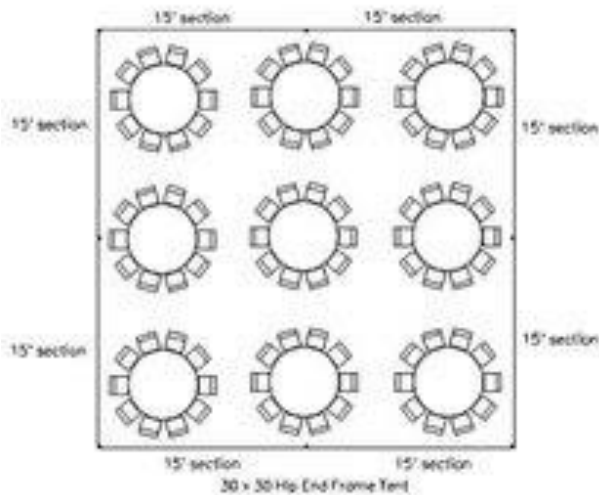

48" Round Table

Fits up to 6 chairs

8' Rectangle Table

Fits up to 8 chairs

6' Rectangle table

Fits up to 6 chairs

60" Round Table

Fits up to 8 chairs

20' x 20' Seats 48

20' x 20' Seats 32

20x20 Tent Layout

30x30 Tent Layout

30x45 Tent Layout

30x60 with seating for 80-100 people