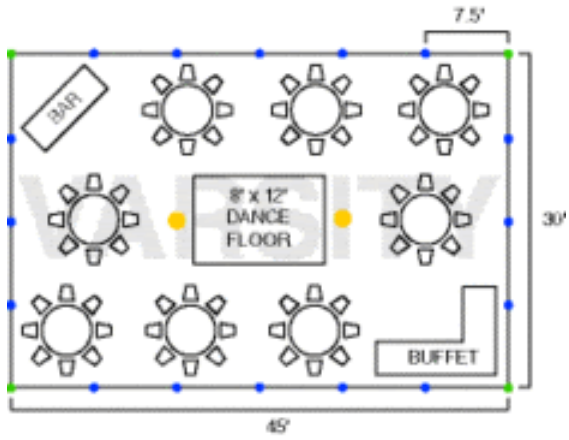

48" Round Table

Fits up to 6 chairs

8' Rectangle Table

Fits up to 8 chairs

6' Rectangle table

Fits up to 6 chairs

60" Round Table

Fits up to 8 chairs

20' x 20' Seats 48

20' x 20' Seats 32

20x20 Tent Layout

30x30 Tent Layout

30x45 Tent Layout

30x60 with seating for 80-100 people