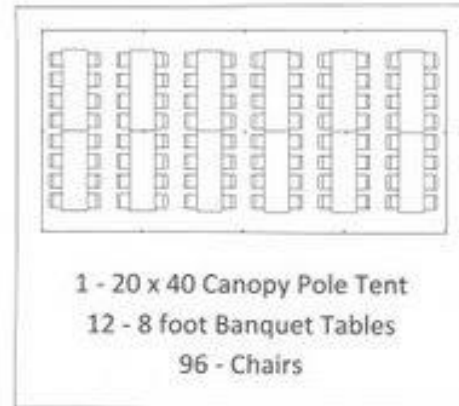

48" Round Table

Fits up to 6 chairs

8' Rectangle Table

Fits up to 8 chairs

6' Rectangle table

Fits up to 6 chairs

60" Round Table

Fits up to 8 chairs

20' x 20' Seats 48

20' x 20' Seats 32

20x20 Tent Layout

30x30 Tent Layout

30x45 Tent Layout

30x60 with seating for 80-100 people