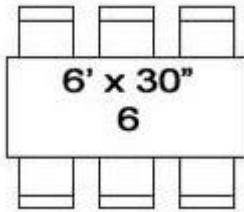

48" Round Table

Fits up to 6 chairs

8' Rectangle Table

Fits up to 8 chairs

6' Rectangle table

Fits up to 6 chairs

60" Round Table

Fits up to 8 chairs

20' x 20' Seats 48

20' x 20' Seats 32

20x20 Tent Layout

30x30 Tent Layout

30x45 Tent Layout

30x60 with seating for 80-100 people