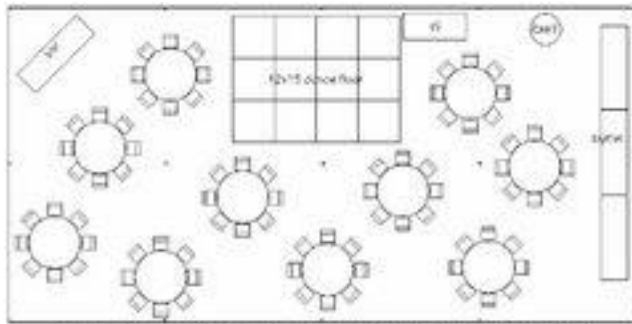

48" Round Table

Fits up to 6 chairs

8' Rectangle Table

Fits up to 8 chairs

6' Rectangle table

Fits up to 6 chairs

60" Round Table

Fits up to 8 chairs

20' x 20' Seats 48

20' x 20' Seats 32

20x20 Tent Layout

30x30 Tent Layout

30x45 Tent Layout

30x60 with seating for 80-100 people